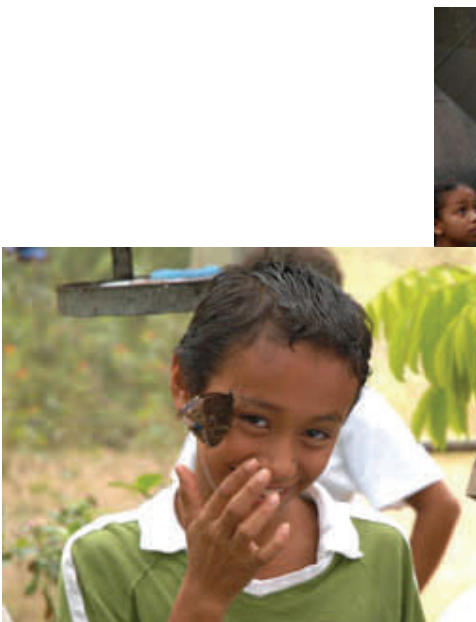

El Bosque Nuevo

Farmer looking at caterpillars in the sleeves to ensure their health.

Multiple sleeves on tress with Morpho caterpillars eating foliage inside.

Morpho Larvae on leaves

Large morpho larvae being transported to the lab area for pupation.

Large larvae awaiting a cage in which to form their chrysalides.

Young Costa Rican student enjoys a "Morpho encounter".

A Teacher from MINAE (Costa Rican Agricultural Ministry) instructs young students at Bosque Nuevo about farming and butterflies.

Morpho pupae at El Bosque Nuevo are sorted and packed for shipping to butterfly exhibits worldwide.